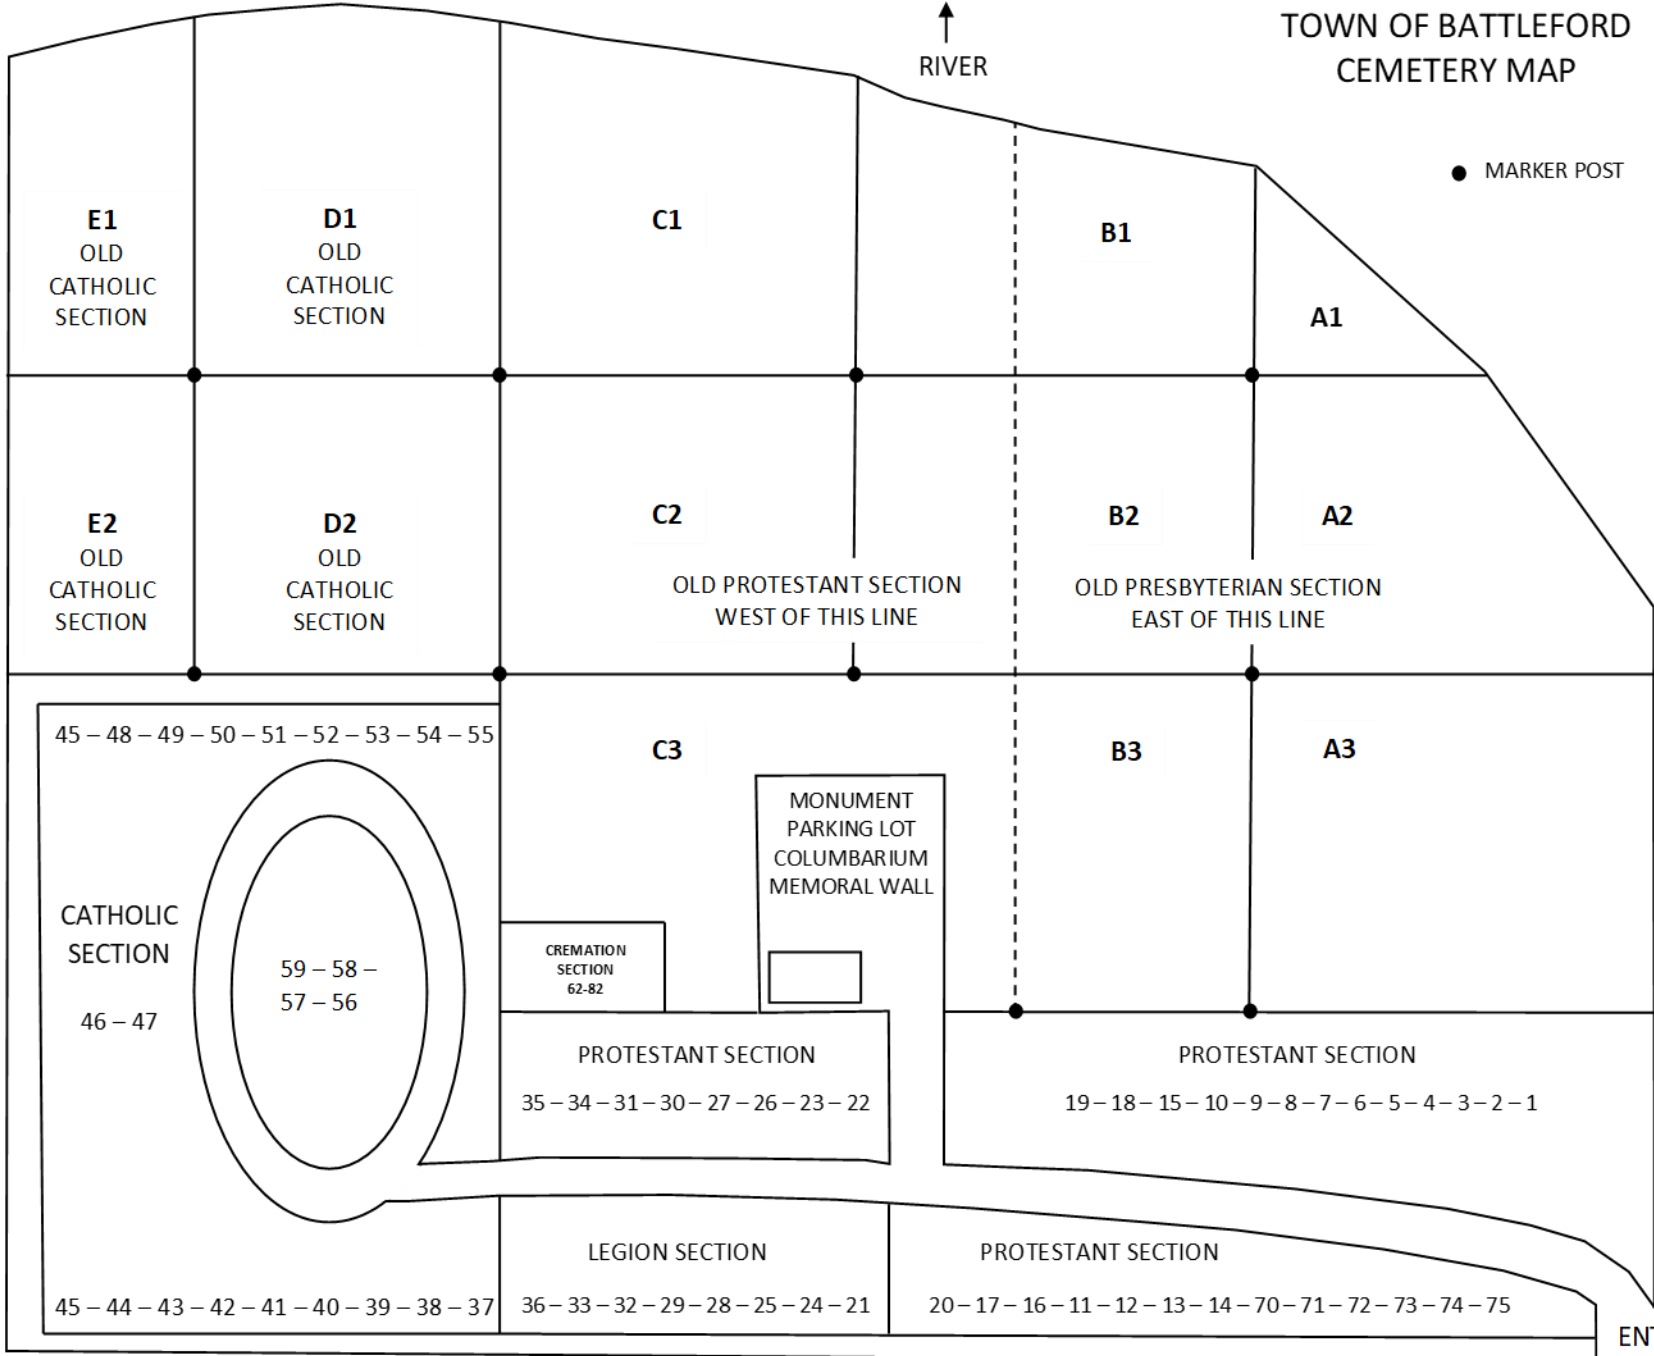

TOWN OF BATTLEFORD CEMETERY MAP

↑
RIVER

● MARKER POST

ROAD ALLOWANCE

ENTRANCE FROM HWY 16

E1
OLD CATHOLIC SECTION

D1
OLD CATHOLIC SECTION

C1

B1

A1

E2
OLD CATHOLIC SECTION

D2
OLD CATHOLIC SECTION

C2

B2

A2

OLD PROTESTANT SECTION WEST OF THIS LINE

MONUMENT PARKING LOT
COLUMBARIUM
MEMORIAL WALL

PROTESTANT SECTION
35 - 34 - 31 - 30 - 27 - 26 - 23 - 22

PROTESTANT SECTION
19 - 18 - 15 - 10 - 9 - 8 - 7 - 6 - 5 - 4 - 3 - 2 - 1

LEGION SECTION

PROTESTANT SECTION

45 - 44 - 43 - 42 - 41 - 40 - 39 - 38 - 37

36 - 33 - 32 - 29 - 28 - 25 - 24 - 21

20 - 17 - 16 - 11 - 12 - 13 - 14 - 70 - 71 - 72 - 73 - 74 - 75